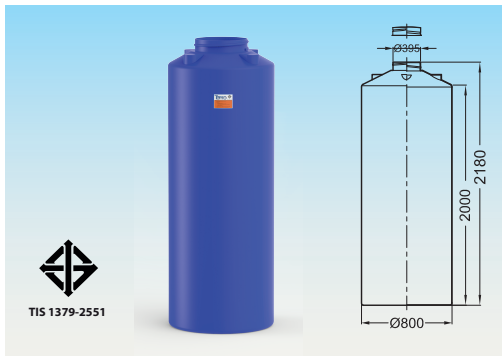

CEN100C

Tank			Lid		Approx. Total Weight (kg)
Part Number	Capacity (Litre)	Thk.	Part Number	Thk.	
CEN100C-M6X6	100	3.5	CT0150B-HX29	2.0	5.70
CEN100C-M117		4.0			6.20
CEN100C-M119		5.5			8.20
CEN100C-M122		7.5			10.90

CEN1K0C

Tank			Lid		Approx. Total Weight (kg)
Part Number	Capacity (Litre)	Thk.	Part Number	Thk.	
CEN1K0C-M141	1,000	5.0	CT0395A-M1X8	3.0	30.70

CEN2K0C

Tank			Lid		Approx. Total Weight (kg)
Part Number	Capacity (Litre)	Thk.	Part Number	Thk.	
CEN2K0C-M169	2,000	6	CT0395A-M1X8	3.0	58.00
CEN2K0C-M181		7			70.00
CEN2K0C-M191		8			80.00
CEN2K0C-M107		10			96.00

CON100C

Tank			Lid		Approx. Total Weight (kg)
Part Number	Capacity (Litre)	Thk.	Part Number	Thk.	
CON100C-M6X3	100	3.5	CN0350B-M1X6	2.0	5.70
CON100C-M6X9		4.0			6.20
CON100C-M8X9		5.5			8.20
CON100C-M122		7.0			10.90