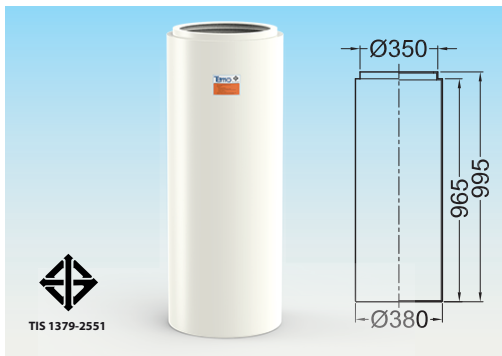

CEN100C

Tank			Lid		Approx. Total Weight (kg)
Part Number	Capacity (Litre)	Thk.	Part Number	Thk.	
CEN100C-M6X6	100	3.5	CT0150B-HX29	2.0	5.70
CEN100C-M117		4.0			6.20
CEN100C-M119		5.5			8.20
CEN100C-M122		7.5			10.90

CEN1K0C

Tank			Lid		Approx. Total Weight (kg)
Part Number	Capacity (Litre)	Thk.	Part Number	Thk.	
CEN1K0C-M141	1,000	5.0	CT0395A-M1X8	3.0	30.70

CEN2K0C

Tank			Lid		Approx. Total Weight (kg)
Part Number	Capacity (Litre)	Thk.	Part Number	Thk.	
CEN2K0C-M169	2,000	6	CT0395A-M1X8	3.0	58.00
CEN2K0C-M181		7			70.00
CEN2K0C-M191		8			80.00
CEN2K0C-M107		10			96.00

CON100C

Tank			Lid		Approx. Total Weight (kg)
Part Number	Capacity (Litre)	Thk.	Part Number	Thk.	
CON100C-M6X3	100	3.5	CN0350B-M1X6	2.0	5.70
CON100C-M6X9		4.0			6.20
CON100C-M8X9		5.5			8.20
CON100C-M122		7.0			10.90

CEN650E

Tank			Lid		Approx. Total Weight (kg)
Part Number	Capacity (Litre)	Thk.	Part Number	Thk.	
CEN650E-M132	650	4.5	CT0395A-M1X8	3.0	21.70

NOTE: 1. Prices are exclusive of 7% VAT and subject to change without prior notice.
2. Specifications may change without prior notice.