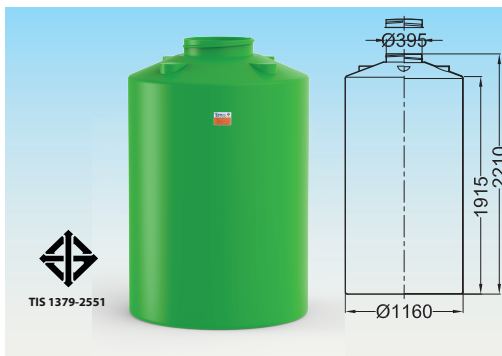

CEN100C

Tank			Lid		Approx. Total Weight (kg)
Part Number	Capacity (Litre)	Thk.	Part Number	Thk.	
CEN100C-M6X6	100	3.5	CT0150B-HX29	2.0	5.70
CEN100C-M117		4.0			6.20
CEN100C-M119		5.5			8.20
CEN100C-M122		7.5			10.90

CEN1K0C

Tank			Lid		Approx. Total Weight (kg)
Part Number	Capacity (Litre)	Thk.	Part Number	Thk.	
CEN1K0C-M141	1,000	5.0	CT0395A-M1X8	3.0	30.70

CEN2K0C

Tank			Lid		Approx. Total Weight (kg)
Part Number	Capacity (Litre)	Thk.	Part Number	Thk.	
CEN2K0C-M169	2,000	6	CT0395A-M1X8	3.0	58.00
CEN2K0C-M181		7			70.00
CEN2K0C-M191		8			80.00
CEN2K0C-M107		10			96.00

CON100C

Tank			Lid		Approx. Total Weight (kg)
Part Number	Capacity (Litre)	Thk.	Part Number	Thk.	
CON100C-M6X3	100	3.5	CN0350B-M1X6	2.0	5.70
CON100C-M6X9		4.0			6.20
CON100C-M8X9		5.5			8.20
CON100C-M122		7.0			10.90

CEN650E

Tank			Lid		Approx. Total Weight (kg)
Part Number	Capacity (Litre)	Thk.	Part Number	Thk.	
CEN650E-M132	650	4.5	CT0395A-M1X8	3.0	21.70

NOTE: 1. Prices are exclusive of 7% VAT and subject to change without prior notice.
2. Specifications may change without prior notice.